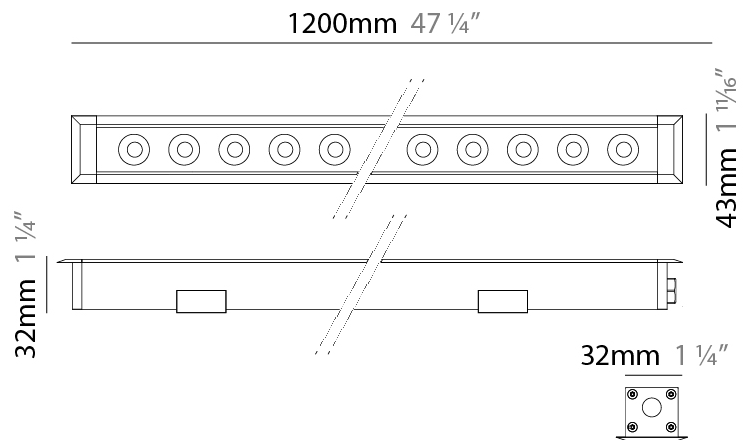

PROJECT	
TYPE	
SPECIFIER	
QUANTITY	
DATE	

MINI CORNICHE RECESSED

E91639-

base number   Finish Options   Lens Options

1. To build a product code in our configurator select the specify button on the base model # product page
2. To build a manual product code on this datasheet choose from the options listed below in blue font and add the suffix to the base model #

GENERAL

Series: Mini Corniche
Brand: Platek
Division: Exterior
Mounting Type: Recessed
Mounting Location: In-Ground
Subcategory: Walk Over

PHYSICAL

Shape: Rectangle
Length (mm): 1220
Length (in): 48 1/2
Width (mm): 43
Width (in): 1 5/8
Height (mm): 32
Height (in): 1 1/4
Light Distribution: Uplight
Screws: A4 stainless steel
Diffuser: Clear tempered glass
Gasket: Gore-Tex valve to prevent condensation
Fixture Finish: [BLK / WHI / GRY / COR / ANT / BRZ](#)
Fixture Material: Extruded Aluminum

ELECTRICAL

Lamp Type: LED
Total Output Wattage (W): 46
Dimming: Bluetooth technology or DMX
Control Gear: DMX
Driver Included: No
Driver Location: Remote
Driver Type: Constant Current - Universal
Driver Class: Class 2
Input Voltage (V): 120 - 277
Constant Current (MA): 500

LED

Number of LEDs: 32
Color Temperature (°K): RGBW
CRI: >80 CRI
Lamp Life (hrs): 60000
Special LEDs offerings: RGBW

OPTICAL

Optic°: [26 / 47 / ELL](#)

RATINGS AND CERTIFICATIONS

Certified By: Certified for North American Standards
IP rating: IP67
IK Rating: IK07
Bug Rating: B1 U0 G0