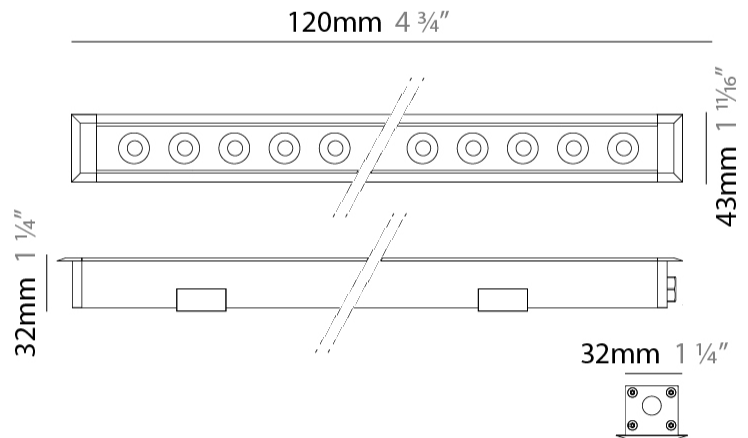

RATINGS AND CERTIFICATIONS

Certified By: Certified for North American Standards
IP rating: IP67
IK Rating: IK07
Bug Rating: B1 U0 G0